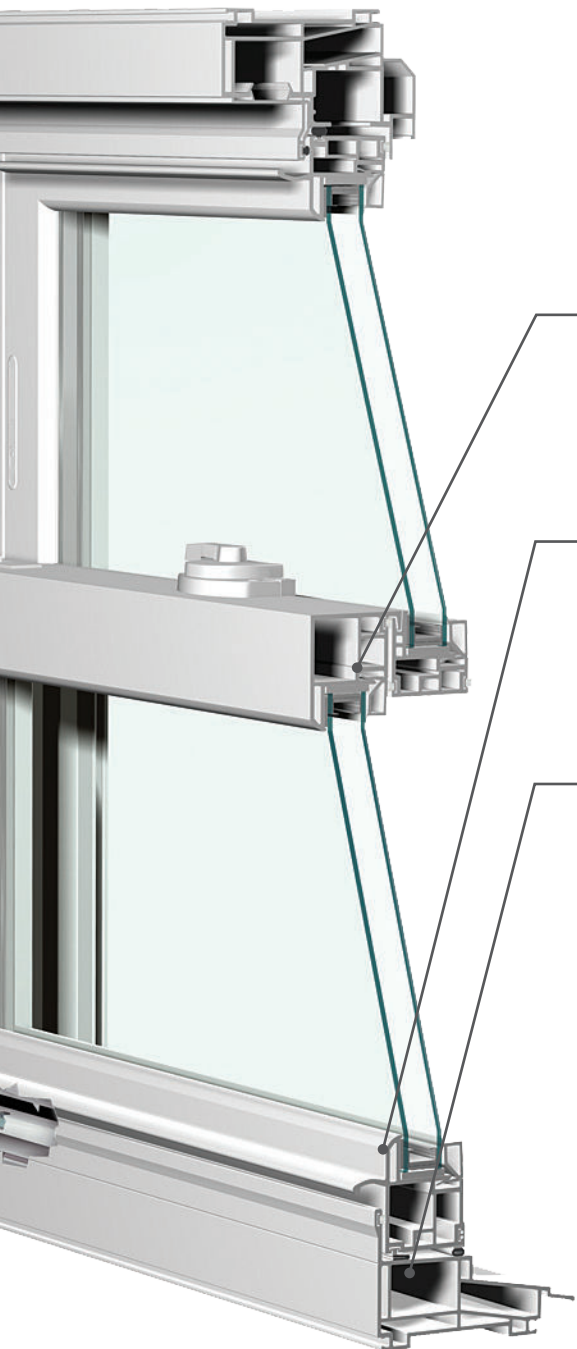

Quality Insulation

Do you worry about condensation in your windows during the colder months of the year? Simonton Reflections 5500 windows help reduce temperature conduction and the potential for condensation. Our sealed, insulating glass units are set $\frac{3}{4}$ inch into the sash, providing extra insulation to keep the glass warmer.

Reflections 5500 comes standard with features that help **keep unwanted weather out:**

Our innovative **Lap-Lok® meeting rail** overlaps and interlocks the sash to create a tight seal that virtually eliminates air and water infiltration

The **Intercept® spacer system's unique U-shaped design** keeps glass warmer for increased efficiency and comfort, while flexing and contracting to reduce seal failure

Our exclusive **triple-stepped, sloped Simonton Sill®** forces water away from the window more quickly than flat, conventional sills to help protect your home from water infiltration, even in heavy rain

ProSolar® Low E glass with Argon gas reduces temperature transfer to help lower energy costs and keep your home comfortable all year long. It also helps block ultraviolet rays that can fade carpet, photos and furniture.

**Most Efficient
2020**
www.energystar.gov

Select Simonton Reflections 5500 series windows are recognized as Most Efficient of ENERGY STAR® in 2020. Specific glass options apply.