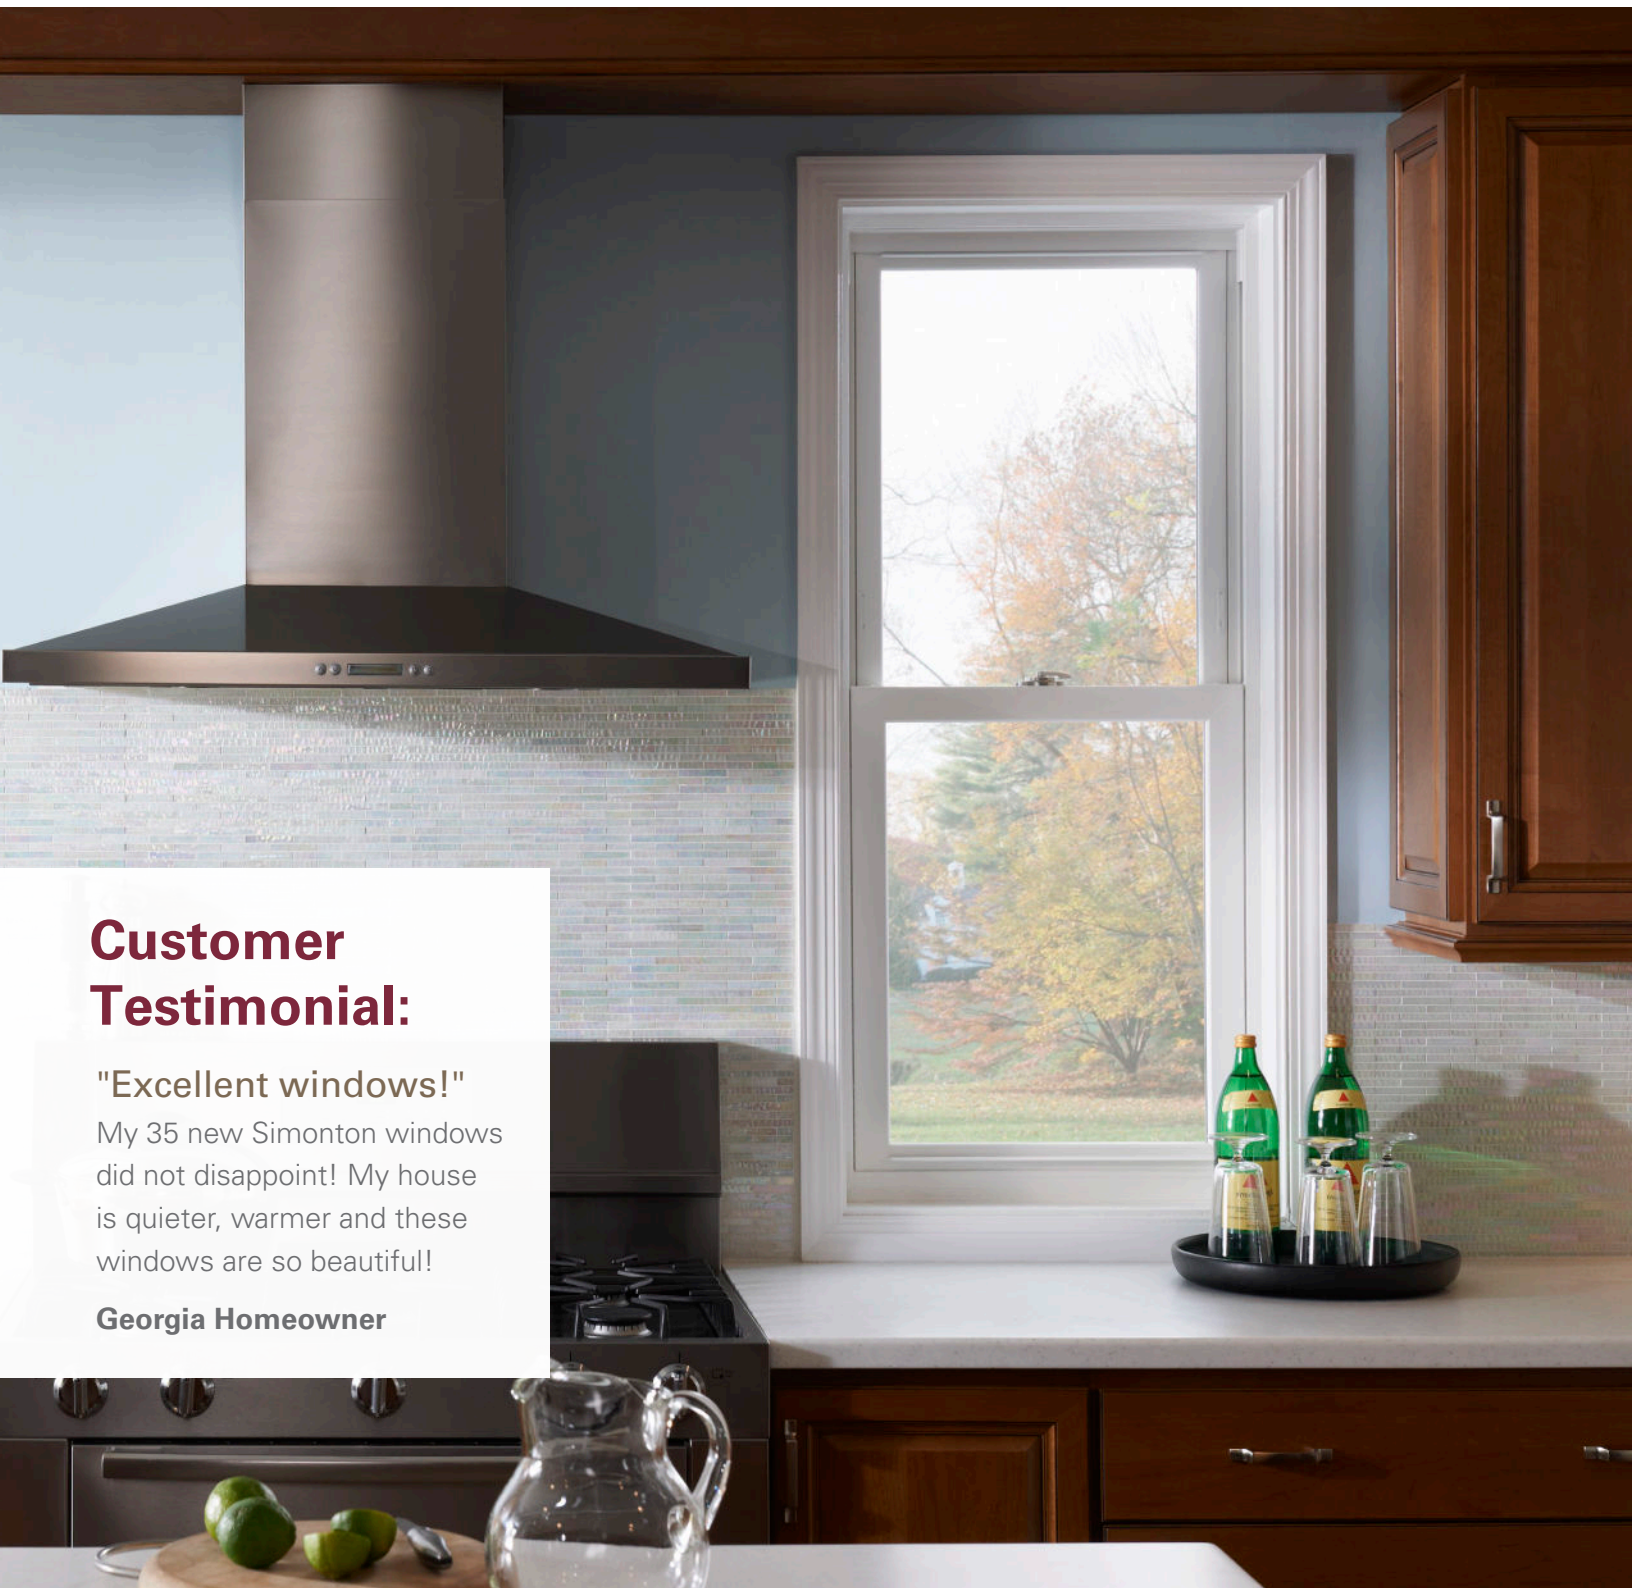

Our standards are just as high as yours.

Every Simonton Reflections® 5500 window and door is manufactured under our stringent quality-control system. They're also backed by over 70 years of engineering and innovation to ensure that the products you put in your home are durable and hassle-free.

Customer Testimonial:

"Excellent windows!"

My 35 new Simonton windows did not disappoint! My house is quieter, warmer and these windows are so beautiful!

Georgia Homeowner