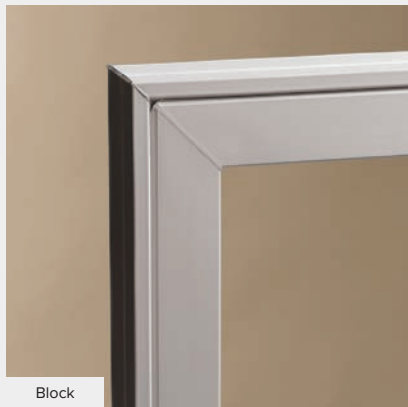

Installation Configurations