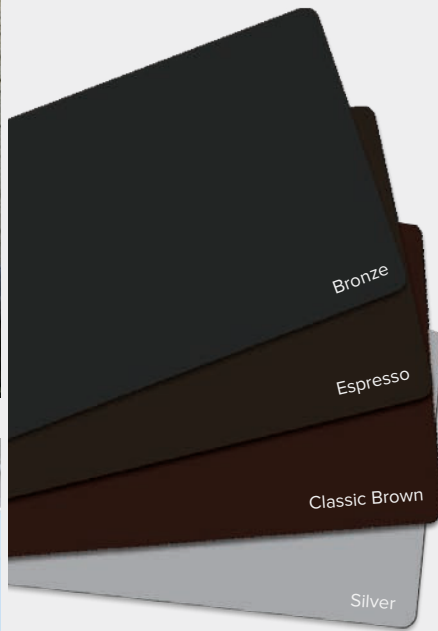

# Make a Statement with Color

**Painted Exterior Finishes**  
White interior only

**Standard Finishes**  
Matching interior and exterior

White Casement and Awning Windows

Colors shown are approximate. Visit your local Milgard Certified Dealer to see accurate finish samples.