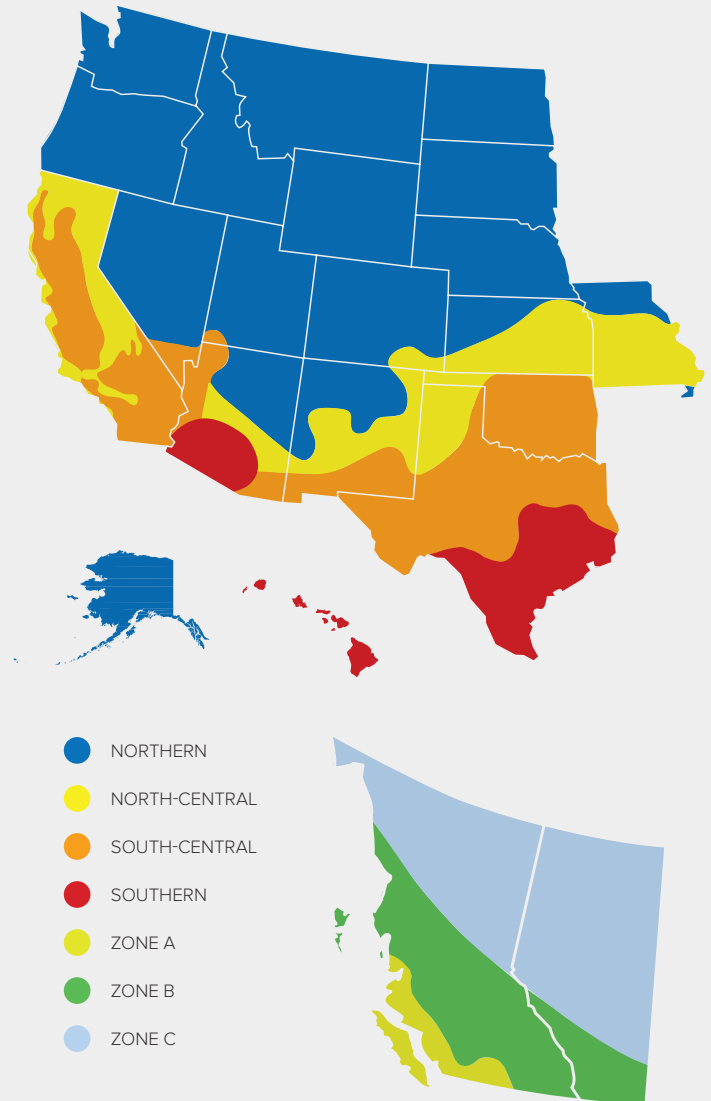

Your energy efficient windows could include one or more of the following features based on your climate.

**SunCoat® or SunCoatMAX®**

**EdgeGardMAX® Spacer**

**Foam Spacer**

**Argon**

**4th Surface**

**Triple Glaze**