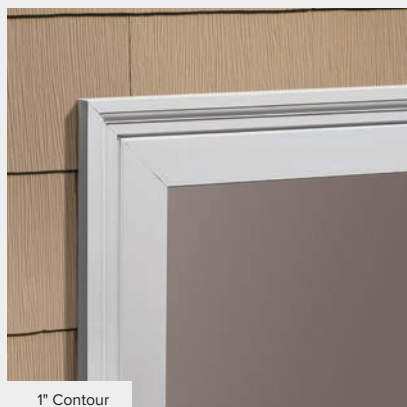

Exterior Trim Options (Not sold separately)