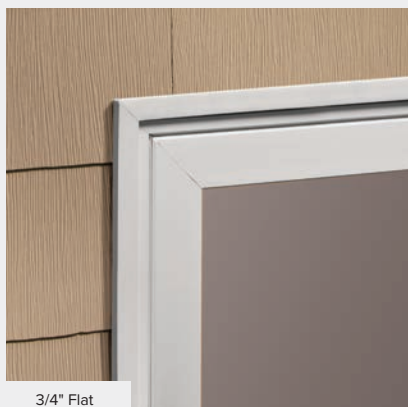

Exterior Trim Options (Not sold separately)