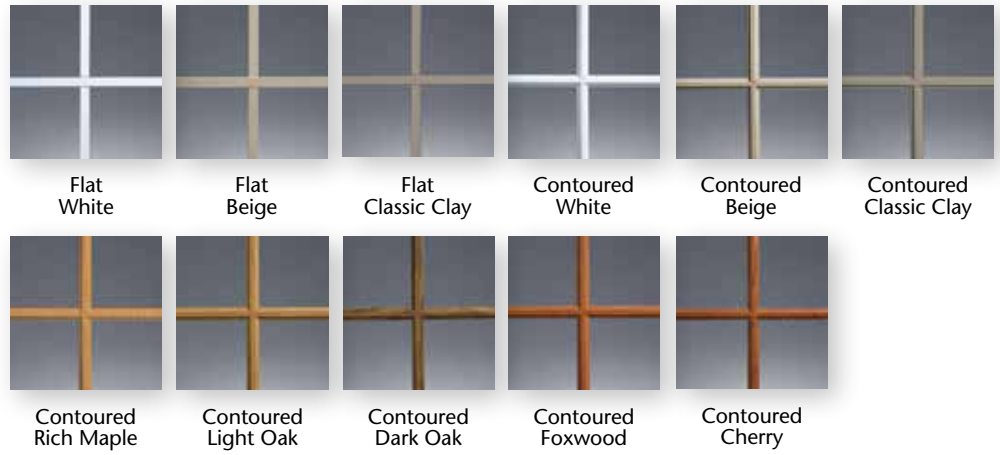

EXTERIOR COLORS

INTERIOR COLORS

†† White woodgrain is available with a Beige or Classic Clay base only.

Note: Classic Clay base is not available with exterior color finishes. White, Beige and Classic Clay windows and patio doors will have matching interior hardware. Windows and patio doors ordered with a Light Oak, Dark Oak or Rich Maple interior will receive Pontiac Gold hardware. Windows and patio doors ordered with a Cherry or Foxwood interior will receive Brown hardware.

Design Options

GRID OPTIONS

Decorative grids lend an added measure of style and dimension to your windows. Contoured colonial grids are available in 3/4" and 1" profiles with complementary colors and matching woodgrains.⁸

All grids are enclosed within the insulated glass unit for easy cleaning. First, select a grid pattern from one of our five styles, and then choose a grid profile to achieve your ideal finished look.

Flat Grids – available in Colonial, Diamond, Craftsman, Prairie and Double Prairie patterns.

Contoured Grids – available in Colonial, Craftsman, Prairie and Double Prairie patterns.

⁸1" contoured colonial grids are not available in matching woodgrains.

PATTERNS

PROFILES

V-GROOVED CUT GLASS

Mezzo Windows and Alside Patio Doors offer two classic V-grooved cut glass patterns – the perfect way to add a touch of elegance without obstructing the view.