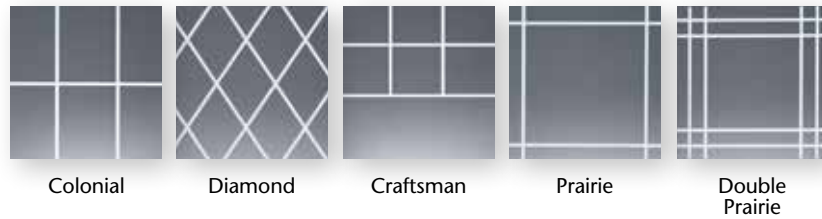

Design Options

GRID OPTIONS

Decorative grids lend an added measure of style and dimension to your windows. Contoured colonial grids are available in 3/4" and 1" profiles with complementary colors and matching woodgrains.⁸

All grids are enclosed within the insulated glass unit for easy cleaning. First, select a grid pattern from one of our five styles, and then choose a grid profile to achieve your ideal finished look.

Flat Grids – available in Colonial, Diamond, Craftsman, Prairie and Double Prairie patterns.

Contoured Grids – available in Colonial, Craftsman, Prairie and Double Prairie patterns.

⁸1" contoured colonial grids are not available in matching woodgrains.

PATTERNS