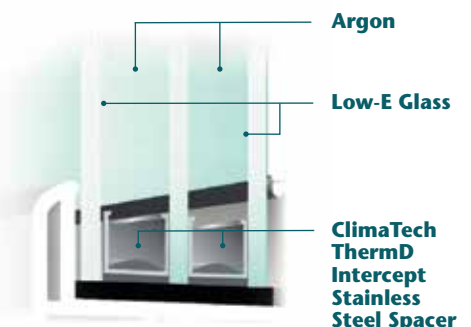

High-Performance Glass Packages – Maximize Your Energy Savings Year-Round.

DISCOVER SUPERIOR QUALITY AND ENERGY EFFICIENCY FOR YOUR HOME.

Mezzo's advanced design innovations paired with ultra-efficient insulating glass delivers exceptional functionality and style. Mezzo Windows provide a clean installation because they require no additional wall construction, in comparison to stock windows. Each window is custom-made with various frame and glass options to create the perfect window system for your home. Various selections include:

Frame Type

Double- or Triple-Pane Glass

Sized to Exact Opening

Mezzo Windows achieve exquisite detail you'll appreciate every day, from every angle.

Reducing energy loss is often the number one reason for purchasing replacement windows. Windows are roughly 80% glass, so it's important to choose the ideal glass system for your home and climate. Upgrading to a high-performance Low-E (low-emissivity) insulated glass package will help further increase year-round energy savings.

Mezzo offers two families of high-performance insulated glass packages:

- ClimaTech® combines insulating Low-E glass, argon gas and the Intercept® Warm-Edge Spacer System that features a unique, one-piece metal alloy, U-channel design that creates an effective thermal barrier.
- ClimaTech ThermD features insulating Low-E glass, argon gas and a Stainless Steel Intercept Warm-Edge Spacer System for even greater thermal efficiency.

ENHANCED CAVITY FOAM OPTION.