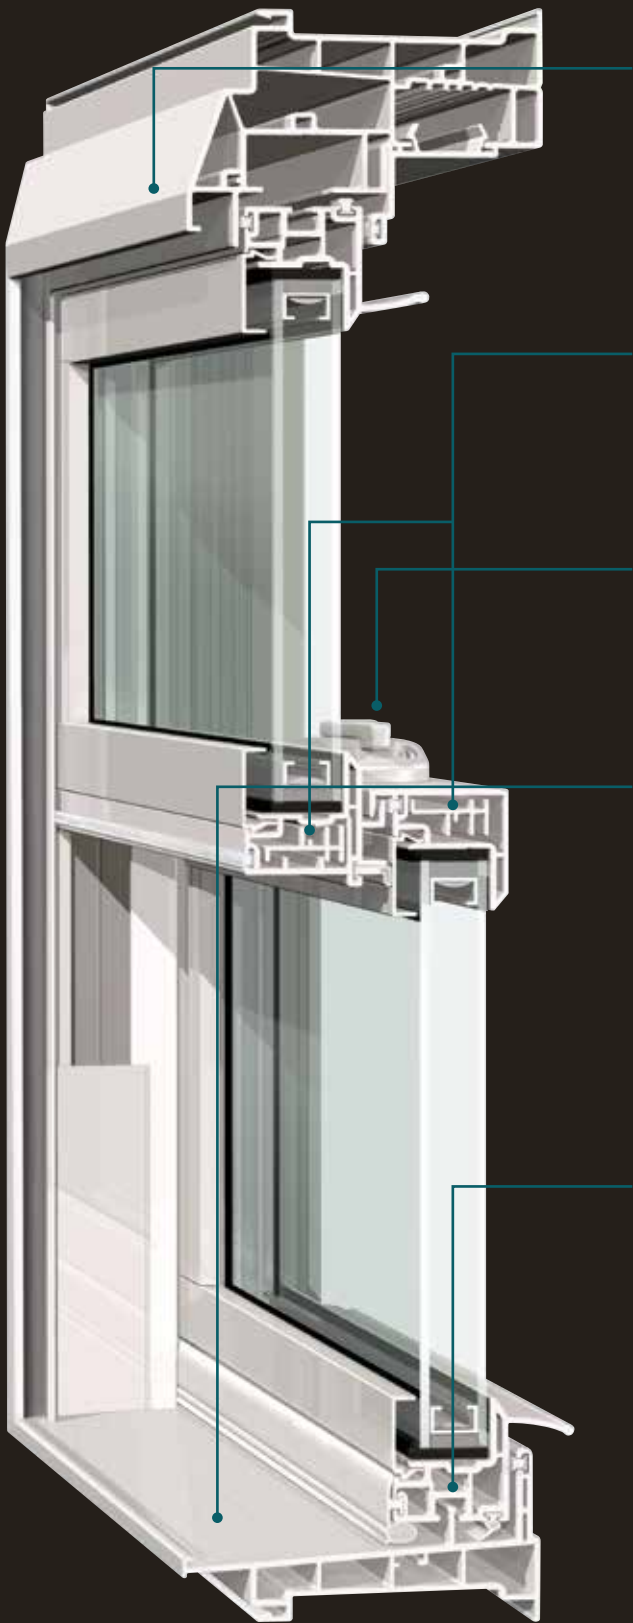

The beauty of our EdgeForce narrowline frame and sashes is subtle and substantial at the same time. The sleek design is visually clean and contemporary, with a larger glass area for exceptional daylighting and outside viewing. And beneath the elegance? Internal chambers are meticulously engineered for structural integrity and enhanced energy efficiency.