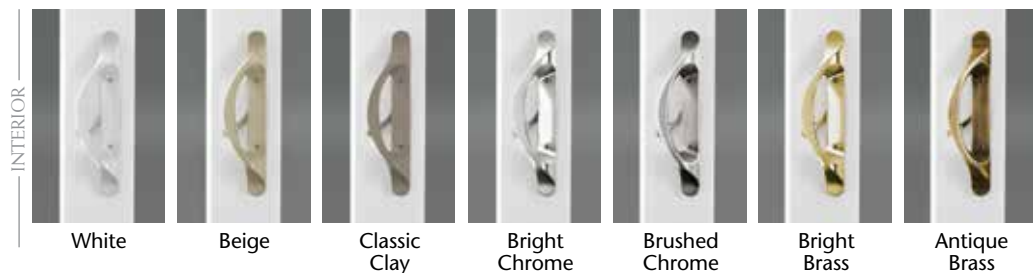

CONTEMPORARY AND CLASSIC PATIO DOOR HANDLES