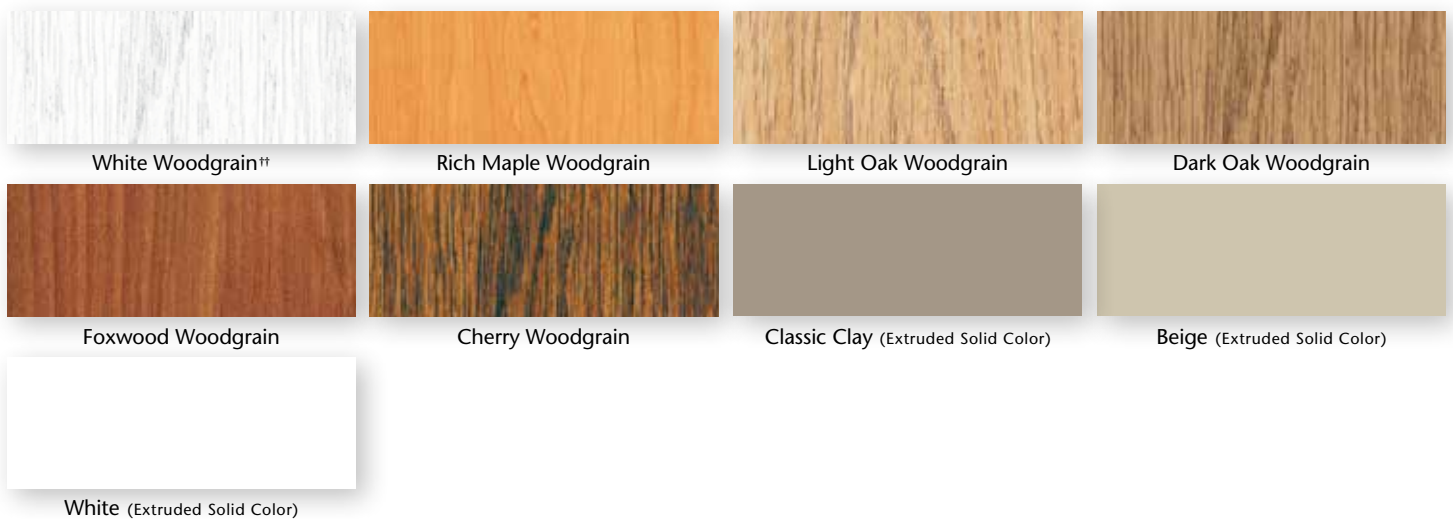

CONTEMPORARY AND CLASSIC PATIO DOOR HANDLES

FRENCH PATIO DOOR HANDLES

Contemporary, Classic and French-style exterior patio door handles are available in white, beige, classic clay and black.

CONTEMPORARY-STYLE PATIO DOOR

CLASSIC-STYLE PATIO DOOR

FRENCH-STYLE PATIO DOOR

FrameWorks® Color Collection

EXCEPTIONAL STYLE FOR EVERY HOME.

Beauty and vision, performance and strength – it all comes together in Mezzo’s exciting collection of styles, colors and custom accents. Our FrameWorks exterior colors feature a cutting-edge polyurethane coating technology with heat-reflective pigments for a remarkably strong and fade-resistant finish. Interior woodgrain laminates are performance-engineered for superb durability that maintains its attractive appearance over the life of the product.

EXTERIOR COLORS

INTERIOR COLORS

†† White woodgrain is available with a Beige or Classic Clay base only.

Note: Classic Clay base is not available with exterior color finishes. White, Beige and Classic Clay windows and patio doors will have matching interior hardware. Windows and patio doors ordered with a Light Oak, Dark Oak or Rich Maple interior will receive Pontiac Gold hardware. Windows and patio doors ordered with a Cherry or Foxwood interior will receive Brown hardware.