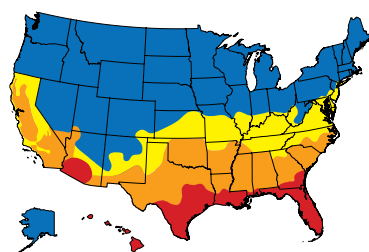

- Northern
- North-Central
- South-Central
- Southern

Mezzo Windows and Alside Patio Doors are available with a variety of glass options. Please consult your window professional to help you choose the best glass package to meet the ENERGY STAR requirements for your home and climate zone.

GLASS PACKAGES SPECIFIC TO YOUR NEEDS.

Insulated glass units* increase the energy efficiency of your windows beyond ordinary clear glass and can tailor the window to your specific climate challenges. The chart below makes it easy to compare the glass performance. The lower the U-Factor, the less energy you'll need to heat your home. The lower the Solar Heat Gain Coefficient (SHGC), the more you'll conserve on air-conditioning.

THERMAL PERFORMANCE COMPARISON⁵

	Double-Hung		Sliding	
	U-Factor	SHGC	U-Factor	SHGC
Clear Glass	0.46	0.57	0.46	0.58
ClimaTech	0.29	0.30	0.29	0.30
ClimaTech Elite	0.29	0.21	0.28	0.21
ClimaTech ThermD	0.28	0.30	0.28	0.30
ClimaTech ThermD Elite	0.28	0.21	0.27	0.21
ClimaTech ThermD with Enhanced Cavity Foam	0.27	0.30	0.27	0.30
ClimaTech ThermD S3	0.28	0.37	0.28	0.37
ClimaTech ThermD TG2	0.22	0.26	0.22	0.26
ClimaTech ThermD TG2 Elite	0.22	0.19	0.21	0.19

⁵ Whole window values, standard Mezzo offering with composite reinforcements. ST and HP performance values are also available.

TESTED AND PROVEN.

Mezzo Windows meet or exceed Air, Water and Structural Loads performance requirements as determined through ASTM (American Society for Testing and Materials) test methods, the globally recognized standards for product quality and safety.